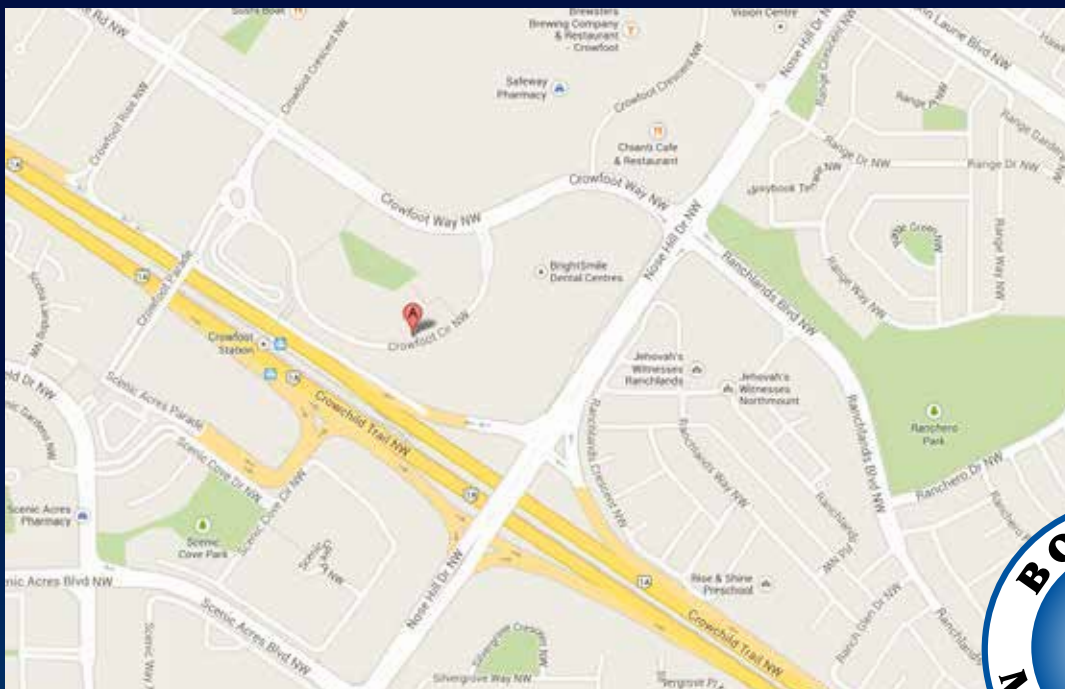

# WE'LL BE OPEN

AT OUR NEW STORE NOVEMBER 26<sup>TH</sup>

28 Crowfoot Circle NW, Calgary, AB

BON TON MEAT MARKET, STADIUM SHOPPING CENTRE, CALGARY, AB 403-282-3132  
OPEN MONDAY TO FRIDAY 9 - 6, SATURDAY 8:30 - 6, SUNDAY 10 - 5